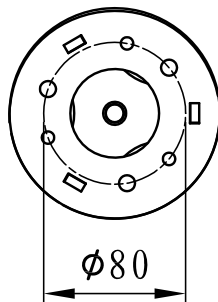

The photograph may not match the reference exactly. Please read the product description to identify the finish.

**B-13**

### TECHNICAL CHARACTERISTICS

Type:	Wall lighting
IP Protection degrees:	IP65
IK Protection degrees:	IK08
Light source 1:	42xLED SMD 9W White - 3000K/4200K 600 lm <sup>(N)</sup> CRI 75
Total power consumption (W):	9.2
Voltage / Frequency:	100-240V/50-60Hz
Warranty (Years):	3
Units per box:	4
Net Weight (Kg):	1.7

### GEAR

Multi-voltage electronic gear included (110-240 V / 50-60 Hz)

Lm<sup>(N)</sup>: Nominal flow of light in actual working conditions. Its actual flow will depend on the environmental conditions and the efficiency of the optics and/or diffuser.