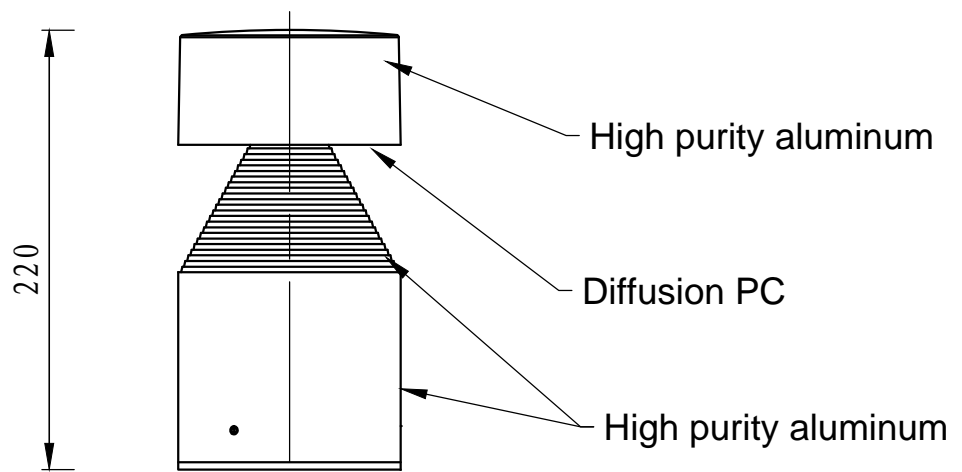

Installation template