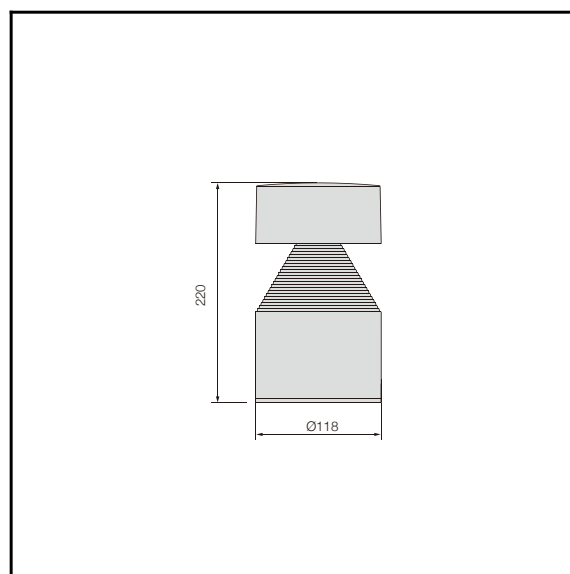

The photograph may not match the reference exactly. Please read the product description to identify the finish.

**B-13**

### TECHNICAL CHARACTERISTICS

Type:	Wall lighting
IP Protection degrees:	IP65
IK Protection degrees:	IK08
Light source 1:	42xLED SMD 9W White - 3000K/4200K 600 lm <sup>(N)</sup> CRI 75
Total power consumption (W):	9.2
Voltage / Frequency:	100-240V/50-60Hz
Warranty (Years):	3
Units per box:	4
Net Weight (Kg):	1.7