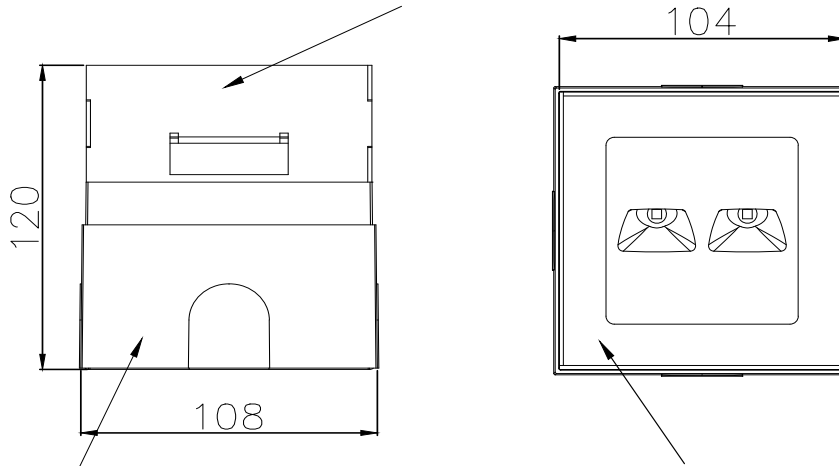

M-214

Product Model:	M-214LED6-2
IP Protection degrees:	IP67
IK Protection degrees:	IK09
Light source:	2x NICHIA 3535
Total power consumption:	6W
Luminous Flux:	540-600Lm
Luminous efficiency:	90-100LM/W
Color temperature:	4000K as standard. Optinal 2700K,3000K . Amber LED available
Voltage/Frequency:	DC24V
Warranty(Years):	5
Units per box:	1
Net Weight(Kg)	1.4
Aerodynamic resistance (CxS)	0.091

Stainless Steel 304

plastic material

Transparent glass

Installation template