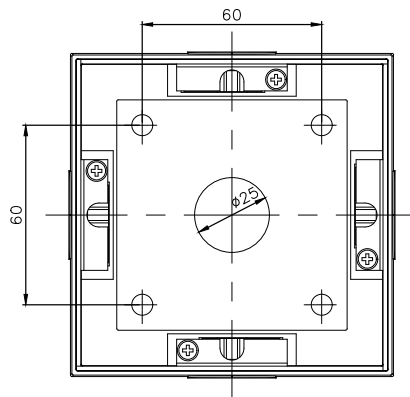

M-214

Product Model:	M-214LED6-2
IP Protection degrees:	IP67
IK Protection degrees:	IK09
Light source:	2x NICHIA 3535
Total power consumption:	6W
Luminous Flux:	540-600Lm
Luminous efficiency:	90-100LM/W
Color temperature:	4000K as standard. Optinal 2700K,3000K . Amber LED available
Voltage/Frequency:	DC24V
Warranty(Years):	5
Units per box:	1
Net Weight(Kg)	1.4
Aerodynamic resistance (CxS)	0.091

Stainless Steel 304

plastic material

Transparent glass

Installation template