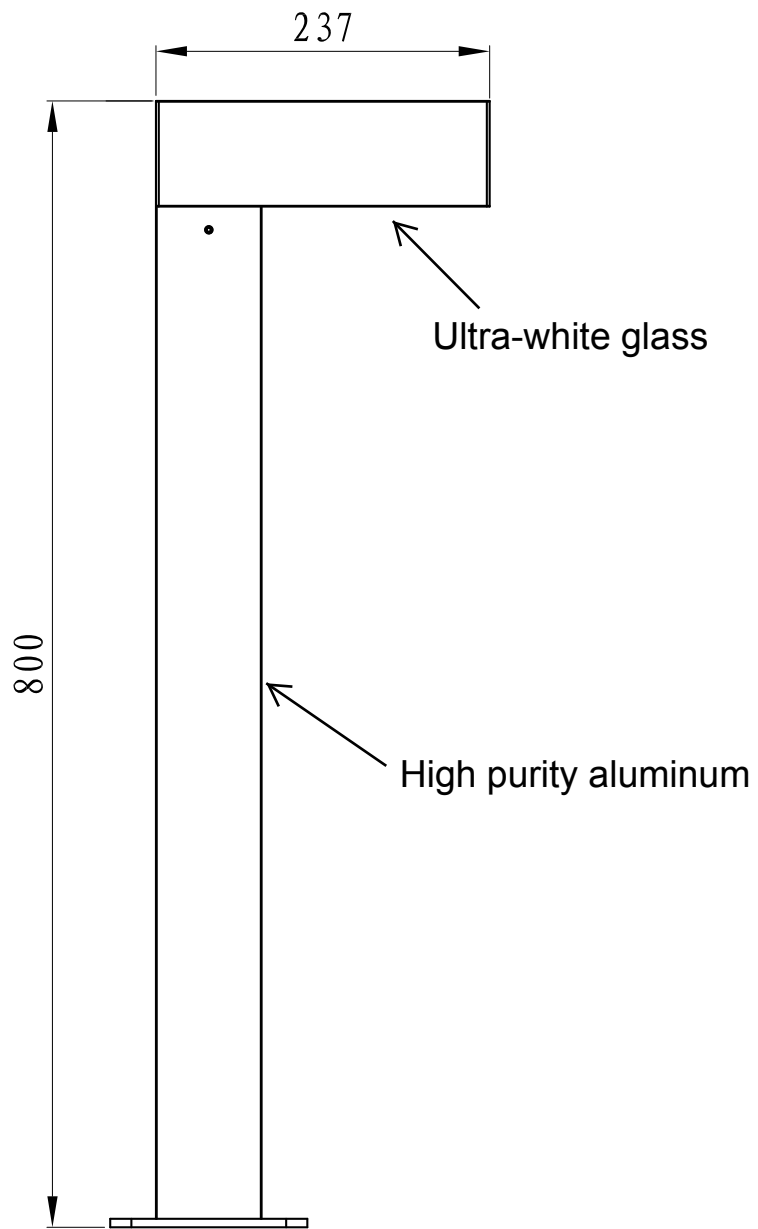

installation template