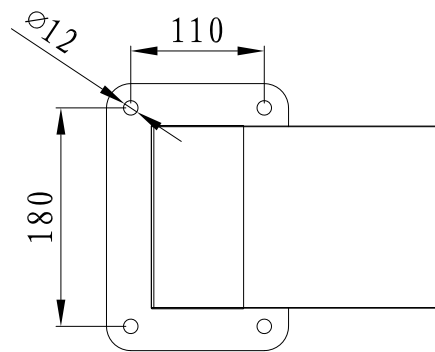

The photograph may not match the reference exactly. Please read the product description to identify the finish.

TECHNICAL CHARACTERISTICS

Product Model:	C-232SLED12-14
IP Protection degrees:	IP66
IK Protection degrees:	IK09
Light source:	14 x LUXEON 3030
Total power consumption:	12W
Luminous Flux:	1200-1320Lm
Luminous efficiency:	100-110Lm/w
Color temperature:	4000K as standard. Optinal 2700K,3000K & 5700K. Amber LED available
Voltage/Frequency:	220-240V/50-60Hz
Warranty(Years):	3
Units per box:	1
Net Weight(Kg)	Body : 5

Lm^(N): Nominal flow of light in actual working conditions. Its actual flow will depend on the environmental conditions and the efficiency of the optics and/or diffuser.

installation template

OUTDOOR