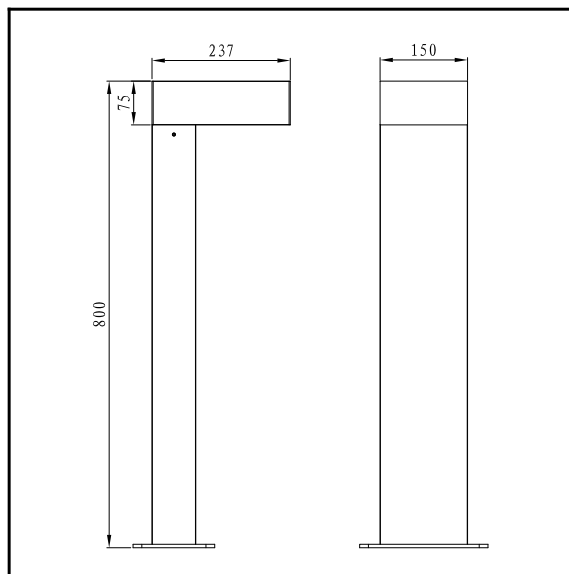

The photograph may not match the reference exactly. Please read the product description to identify the finish.

TECHNICAL CHARACTERISTICS

Product Model:	C-232SLED12-14
IP Protection degrees:	IP66
IK Protection degrees:	IK09
Light source:	14 x LUXEON 3030
Total power consumption:	12W
Luminous Flux:	1200-1320Lm
Luminous efficiency:	100-110Lm/w
Color temperature:	4000K as standard. Optinal 2700K,3000K & 5700K. Amber LED available
Voltage/Frequency:	220-240V/50-60Hz
Warranty(Years):	3
Units per box:	1
Net Weight(Kg)	Body : 5

Lm^(N): Nominal flow of light in actual working conditions. Its actual flow will depend on the environmental conditions and the efficiency of the optics and/or diffuser.

installation template

OUTDOOR