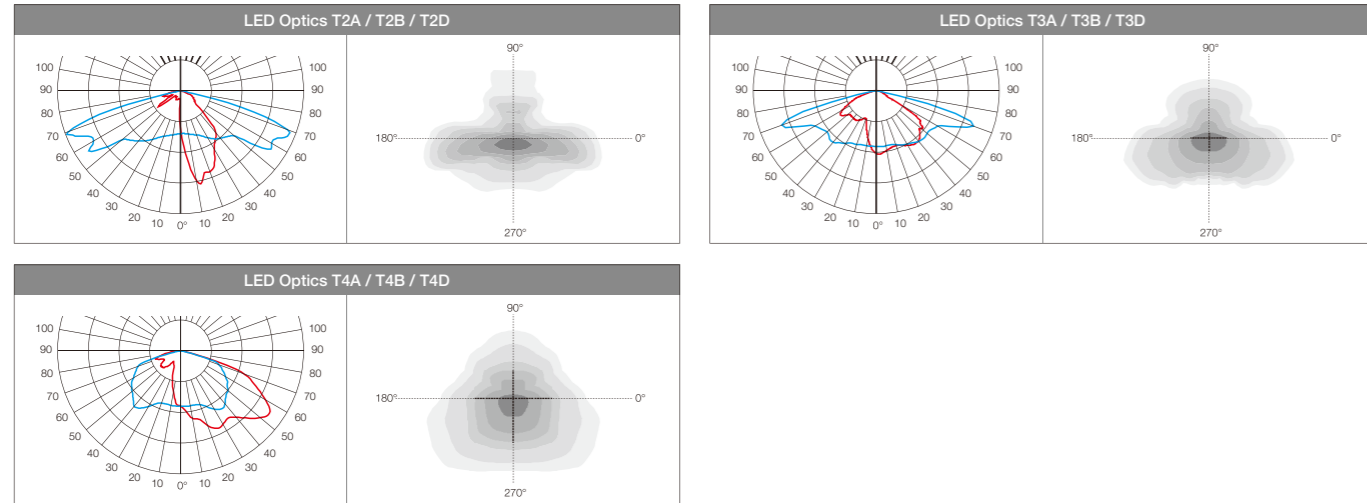

应用透镜 Optics application

DS-231 Series

All-in-One Integrated Smart Solar Street Lighting

Technical Data

SOLAR-BASIC

Autonomy Information : 1 days(OR 2 DAYS WITH SENSOR)
 Working mode : 3hrs - 100%, 2hrs - 60%, 7hrs - 40%