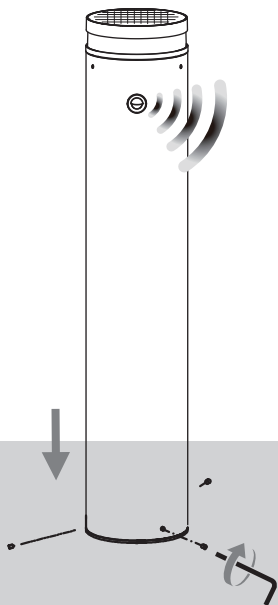

OUTDOOR

①

②

Flip the switch

Touch

③

④

⑤

Not mains complementary
Skip step

⑥

Sensing distance: 8m
Induction Angle: 120°

⑦

Not mains complementary
Skip step