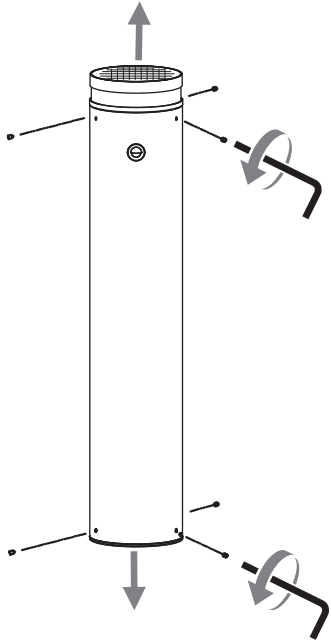

OUTDOOR

①

②

Flip the switch

Touch

③

④

⑤

Not mains complementary
Skip step

⑥

Sensing distance: 8m
Induction Angle: 120°

⑦

Not mains complementary
Skip step