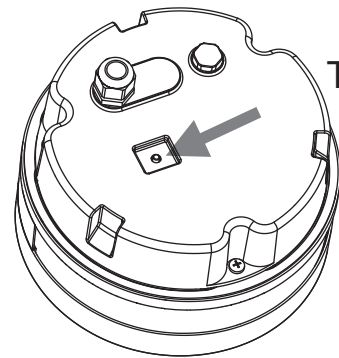

OUTDOOR

①

②

Flip the switch

Touch

③

④

⑤

Not mains complementary
Skip step

⑥

Sensing distance: 8m
Induction Angle: 120°

⑦

Not mains complementary
Skip step