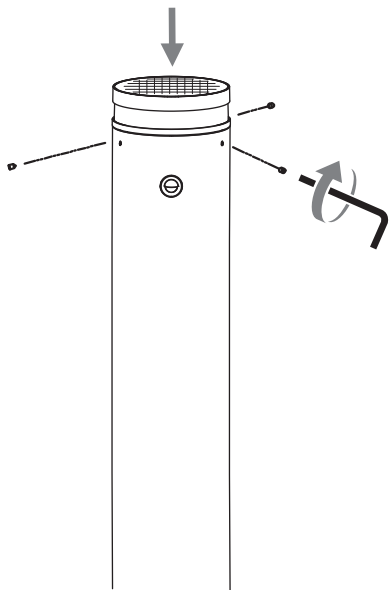

OUTDOOR

①

②

Flip the switch

Touch

③

④

⑤

Not mains complementary
Skip step

⑥

Sensing distance: 8m
Induction Angle: 120°

⑦

Not mains complementary
Skip step