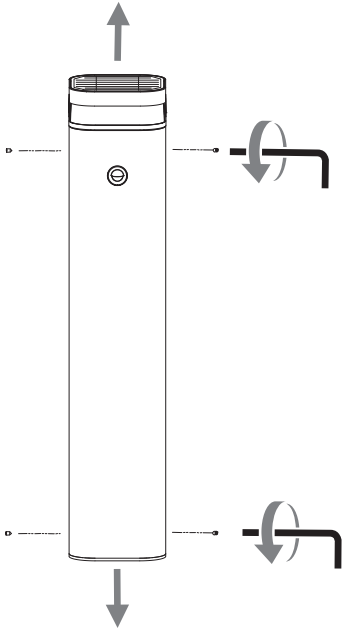

OUTDOOR

①

②

Flip the switch

Touch

③

④

⑤

Not mains complementary
Skip step

⑥

Sensing distance: 8m
Induction Angle: 120°

⑦

Not mains complementary
Skip step