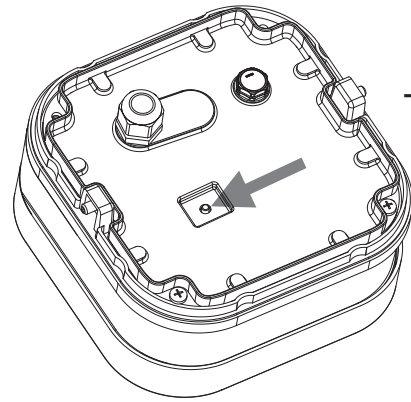

OUTDOOR

①

②

Flip the switch

Touch

③

④

⑤

Not mains complementary
Skip step

⑥

Sensing distance: 8m
Induction Angle: 120°

⑦

Not mains complementary
Skip step