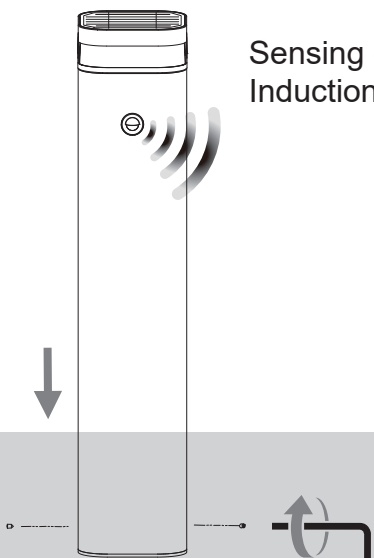

OUTDOOR

①

②

Flip the switch

Touch

③

④

⑤

Not mains complementary
Skip step

⑥

Sensing distance: 8m
Induction Angle: 120°

⑦

Not mains complementary
Skip step