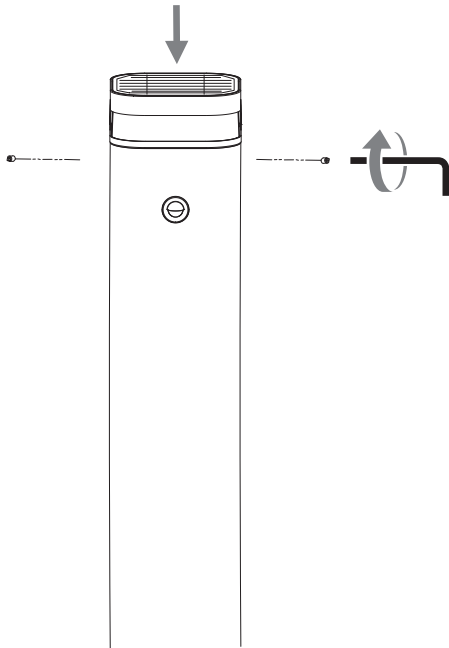

OUTDOOR

①

②

Flip the switch

Touch

③

④

⑤

Not mains complementary
Skip step

⑥

Sensing distance: 8m
Induction Angle: 120°

⑦

Not mains complementary
Skip step