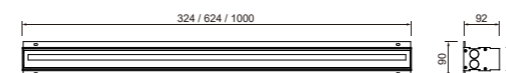

规格选项 Flexibility

此洗墙灯有三个主要尺寸规格，包括单色白光，对于相同长度的灯具，可灵活选择不同光学配件，为每个照明设计方案提供优异的性能和最大的灵活性

This kind of linear is available in 3 main lengths with LED monochrome white, and each linear has some optical options for wall washing, it provide exceptional performance and maximum flexibility for every lighting design solution.

安全性能 Satety performance

装在地面或地板的嵌入式灯具符合标准防滑和抗压要求，触碰灯具表面温度控制在安全标准之内

Ground and floor level recessed luminaires, have different degrees of resistance to torsion and shear, up to 2000 Kg in accordance with EN 60598-2-13.

出光效果 Lighting effects

灯具采用反射出光和特殊玻璃光学设计，为视觉舒适性提供最有效的照明解决方案，避免不必要的眩光并减少光污染

The product apply with reflect optical and special glass design, providing the most effective lighting solution for visual comfort, avoiding unnecessary glare and reducing light pollution.

技术参数 Technology data

M-211L

Code	Power	LED Qty	Control Options	Voltage	Optical	Packing Size	Weight
LED chips - 3014							
M-211LED21-114L100	21W	114	Switch / DMX	DC 24V	100°	1040*300*260/4pcs	16.4

M-211M

Code	Power	LED Qty	Control Options	Voltage	Optical	Packing Size	Weight
LED chips - 3014							
M-211LED14-72L62	14W	72	Switch / DMX	DC 24V	100°	665*300*260/4pcs	13

M-211S

Code	Power	LED Qty	Control Options	Voltage	Optical	Packing Size	Weight
LED chips - 3014							
M-211LED7-36L32	7W	36	Switch / DMX	DC 24V	100°	365*300*260/4pcs	8.4

安装示意图 Installation