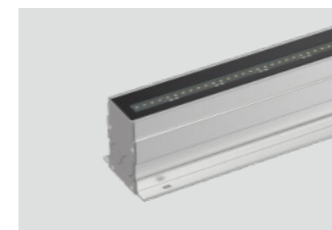

M-211M

Code	Power	LED Qty	Control Options	Voltage	Optical	Packing Size	Weight
LED chips - 3014							
M-211LED14-72L62	14W	72	Switch / DMX	DC 24V	100°	665*300*260/4pcs	13