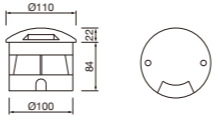

M-01B

Code	Power	LED Qty	Control Options	Input Voltage	Optics	Packing Size	Weight
LED chips - 2835 M-01BLED1-4	1W	4	Switch	24V AC/DC	120°	360*245*250/12pcs	6.5