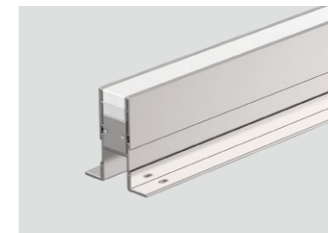

技术参数 Technology data

M-212L

Code	Power	LED Qty	Control Options	Voltage	Optics	Packing Size	Weight
LED chips - 2835							
M-212LED23-126L100	23W	126	Switch / DMX	DC 24V	120°	1040*230*135/2pcs	12.6