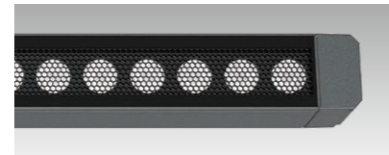

L=570mm / P=30W

L=1060mm / P=75W

L=1545mm / P=100W

光学选项 Optical accessories

灯具拥有多款光学配件可选用，为视觉舒适性提供最有效的照明解决方案，避免不必要的眩光并减少光污染

The design has a variety of optical accessories to option, providing the most effective lighting solution for visual comfort, avoiding unnecessary glare and reducing light pollution.

Normally Type  
装饰板 Decorative plate

"A" Type  
蜂窝板 Honeycomb louvre

安装应用 Applications

在多种的安装环境中有不同的安装方案以适应建筑照明需求

For different installation system in a broad variety of applications in every architectural context.