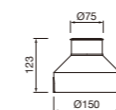

M-215A

Code	Power	LED Qty	Control Options	Input Voltage	Optics	Packing Size	Weight
M-215ALED6-1	6W	1	Switch	DC 24V	30°x45° Tilt 15°	320*320*275/8pcs	7.2