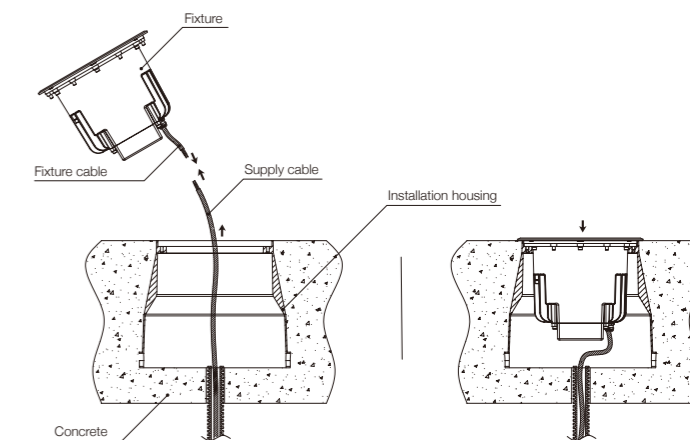

安装示意图 Installation

M-03 ~ M-07 Series

Normally Type  
Decorative plate

"A" Type  
Honeycomb louvre

"B" Type  
Diffuser optics

**M-03**  
Ø120 / 3 LEDs

M-03 / 6W

M-03A / 6W