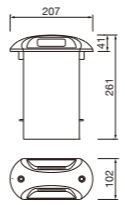

技术参数 Technology data

M-16A

Code	Power	LED Qty	Control Options	Input Voltage	Optics	Packing Size	Weight
LED chips - F5 M-16ALED2-16	2W	16	Switch	24V AC/DC	120°	390*235*200/6pcs	5