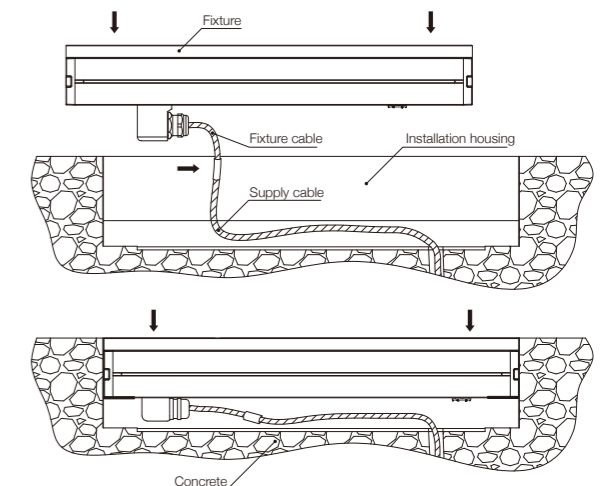

安装示意图 Installation