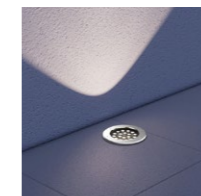

A Wall B Indoor floor C Outdoor floor D Ground

Ground installation

Floor installation

Wall-mounted installation

Application for wall washer

Application for tree light

材质 Materials

高品质的材质选择，确保高品质的产品质量，高强度钢化玻璃面板，确保IK10，PP预埋件底座，特殊设计的光学组件，使得灯具具有高性能的光学参数