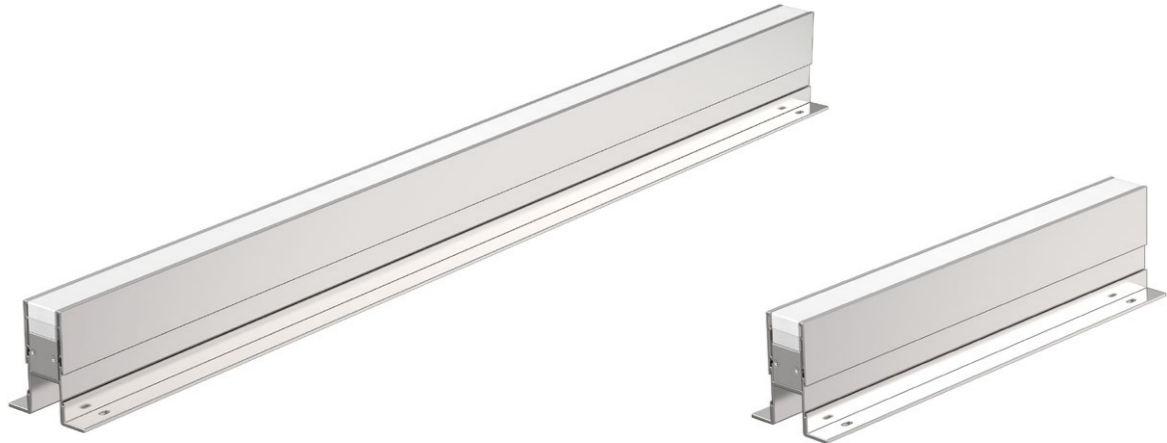

M-212
9W / 23W

简述 Description

- 铝挤出灯体和304不锈钢预埋件底座
- 超厚20mm夹层玻璃，静态可承载超过2000kg
- 特殊设计光源发光模式，无任何眩光，具有很好的视觉效果和光舒适性
- 插入式设计模式，无任何外露灯具安装部件，灯具可以按标准长度连续连接
- 灯具表面耐油、防水设计，使用安全可靠
- 灯具表面最高温度不超过50℃，安全可靠
- 所有外部螺钉均为304不锈钢材质
- 灯具符合EN60598-1技术标准要求

功率: 9W / 23W
光效: 50-65 Lm/W (Ra80)
色温: 2700K / 3000K / 4000K
输入电压: DC 24V
功能选项: Switch / DMX

- Aluminum extruded lamp body and 304 stainless steel embedded base.
- Super thick 20mm laminated glass, the static load of the luminaire can resistance 2000kg.
- Special good design for high performance optics, optics, and it has high performance optics and anti glare system.
- Snap in installation with no exposed hardware, and the luminaire can continuous run of standard lengths.
- Supplied with oil and water resistant, it is safety and reliable for using.
- The maximum surface temperature of all contact temperature <50℃ for safety and reliable.
- All external screw are in 304 stainless steel.
- The luminaire technical characteristics conform to EN 60598-1 standards.

Power: 9W / 23W
Nominal efficacy: 50-65 Lm/W (Ra80)
CCT: 2700K / 3000K / 4000K
Input voltage: DC 24V
Options: Switch / DMX

- **应用场合:** 广场、建筑物、雕塑、标志物、广告牌等景观照明场所
- **Applications:** For landscape lighting places such as square, buildings, sculptures, signs and billboards.