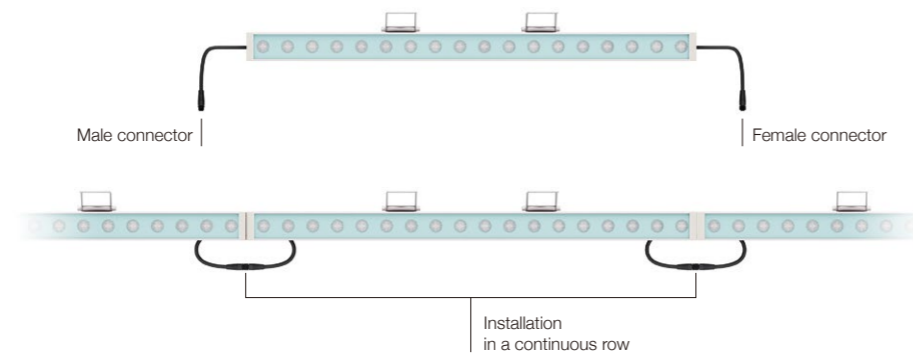

规格选项 Flexibility

此洗墙灯有三个主要尺寸规格，包括单色白光和彩色混光（RGB，RGBW），对于相同长度的灯具，可灵活选择不同光学配件，为每个照明设计方案提供优异的性能和最大的灵活性

This kind of linear is available in 3 main lengths with LED monochrome white and colour light, and each linear has some optics options for wall washing, it provide exceptional performance and maximum flexibility for every lighting design solution.

L=326mm / P=12W

L=950mm / P=36W

L=1470mm / P=60W

连接方式 Simplified wiring

每个灯具出线两端配有快速连接器，安装连接灯具非常快速方便，不用打开灯具接线，提升了操作安全性

Each linear with two cables complete with quick-coupling (male / femal) connector, so during these mounting operations, the luminaire is never opened, significantly reducing installation times and cost and at the same time increasing operator safety.

\* 单个灯具连接的距离超出允许的标准尺寸，需要单独订购连接件

\* When installing individual modules, the distance between them can be increased using special accessories (multicore cable and connectors).

安装应用 Applications

在多种的安装环境中有不同的安装方案以适应建筑照明需求