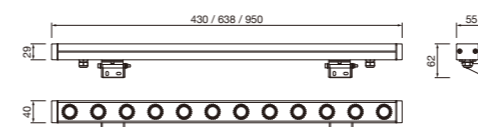

可选配件 Accessories options

	Code
安装支架 Bracket	210004912
快插接头公 Quick Male Connector	320000542
快插接头母 Quick Female Connector	320000543