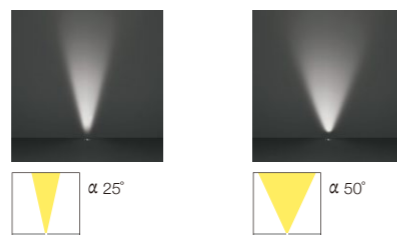

发光角度 Optics