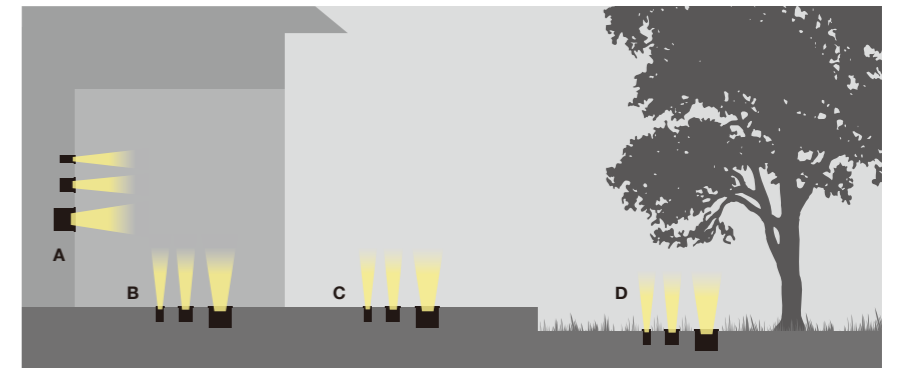

Temperature < 40° C

Diffuser optics versions complete with non-slip glass

Resistance to static load (5000 Kg)

安装应用 Installation

灯具可适用于地板、墙面和地面多种安装场地应用

Installation in floor / wall / ground, Multiple applications for formal continuity.