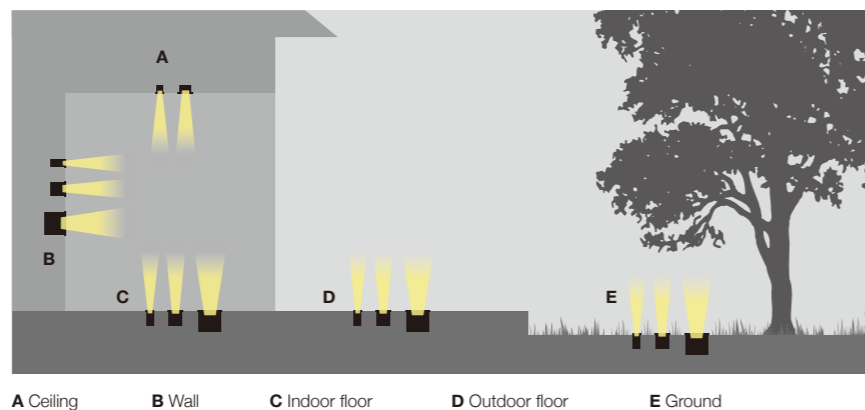

安装应用 Installation

灯具可适用于地板、墙面、地面和吸顶多种安装场地应用

Installation in floor / wall / ground / ceiling,
Multiple applications for formal continuity.