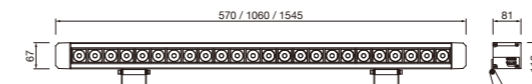

可选配件 Accessories options

	Code
	快插接头公 Quick Male Connector 320000542
	快插接头母 Quick Female Connector 320000543