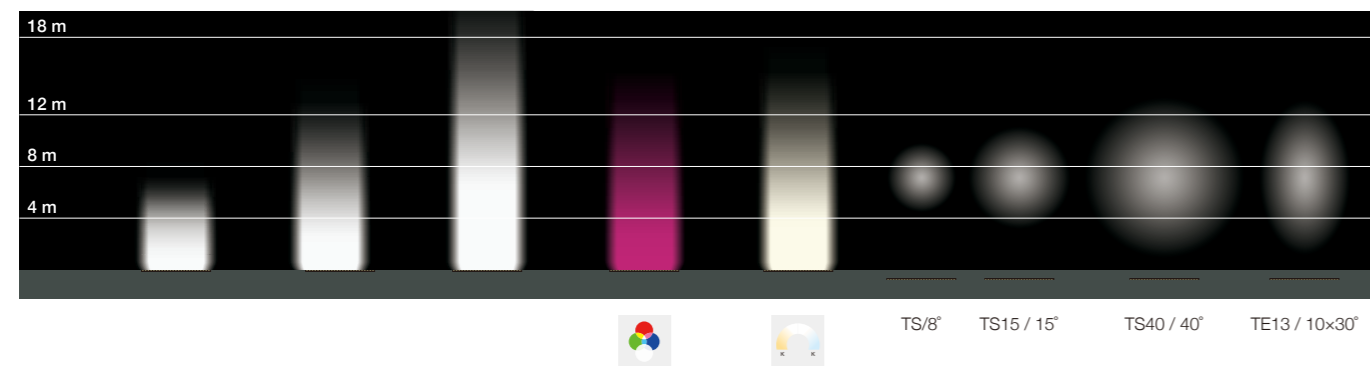

Temperature < 40° C

Diffuser optics versions complete with non-slip glass

Resistance to static load (2000 Kg)

出光效果 Lighting effects

技术参数 Technology data

M-09L

Code	Power	LED Qty	Control Options	Input Voltage	Optics	Packing Size	Weight
LED chips - 3535/5050							
M-09LED65-24L100	65W	24	Switch / DMX	220-240V	TS4/TS15/TS40/TE13	1040*265*140/2pcs	14.6
M-09ALED65-24L100	65W	24	Switch / DMX	220-240V	TS4/TS15/TS40/TE13	1040*265*140/2pcs	14.6
LED chips - RGBW							
M-09LED80-24RGBWL100	80W	24	DMX	220-240V	TS4/TS15/TS40/TE13	1040*265*140/2pcs	14.6
M-09ALED80-24RGBWL100	80W	24	DMX	220-240V	TS4/TS15/TS40/TE13	1040*265*140/2pcs	14.6