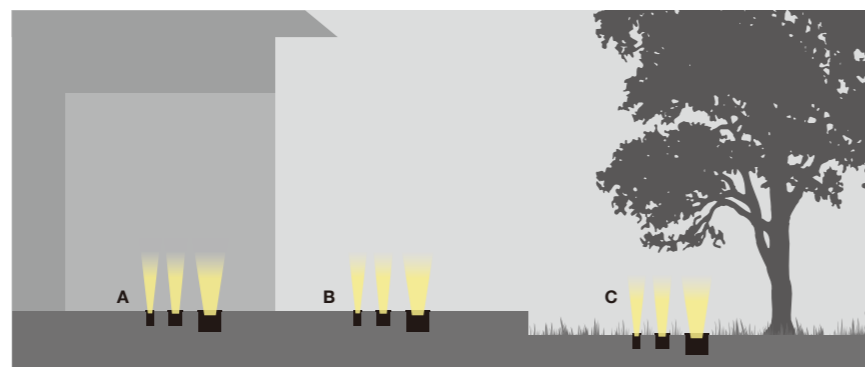

安装应用 Installation

灯具可适用于地板和地面多种安装场地应用

Installation in floor / ground, Multiple applications for formal continuity.

A Indoor floor    B Outdoor floor    C Ground

Application for wall washer

Application for tree light