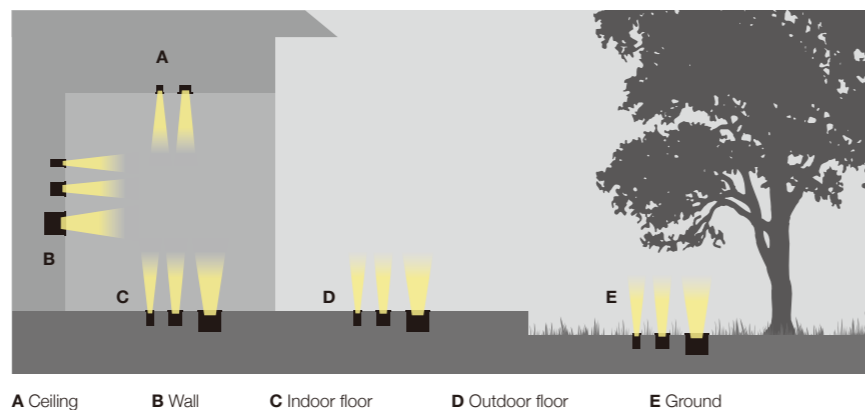

- 应用场合: 广场、建筑物、雕塑、标志物、广告牌等景观照明场所
- Applications: For landscape lighting places such as square, buildings, sculptures, signs and billboards.

安装应用 Installation

灯具可适用于地板、墙面、地面和吸顶多种安装场地应用

Installation in floor / wall / ground / ceiling,  
Multiple applications for formal continuity.