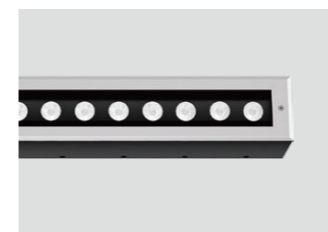

Temperature < 40° C

Diffuser optics versions complete with non-slip glass

Resistance to static load (2000 Kg)

出光效果 Lighting effects

技术参数 Technology data

M-09L

Code	Power	LED Qty	Control Options	Input Voltage	Optics	Packing Size	Weight
LED chips - 3535/5050							
M-09LED65-24L100	65W	24	Switch / DMX	220-240V	TS4/TS15/TS40/TE13	1040*265*140/2pcs	14.6
M-09ALED65-24L100	65W	24	Switch / DMX	220-240V	TS4/TS15/TS40/TE13	1040*265*140/2pcs	14.6
LED chips - RGBW							
M-09LED80-24RGBWL100	80W	24	DMX	220-240V	TS4/TS15/TS40/TE13	1040*265*140/2pcs	14.6
M-09ALED80-24RGBWL100	80W	24	DMX	220-240V	TS4/TS15/TS40/TE13	1040*265*140/2pcs	14.6