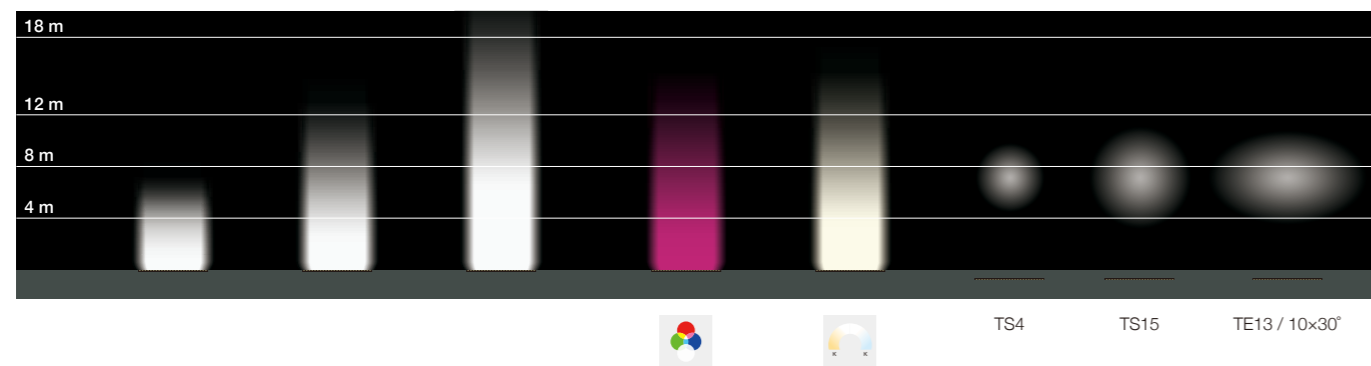

规格选项 Flexibility

此洗墙灯有三个主要尺寸规格，包括单色白光和彩色混光（RGB，RGBW），对于相同长度的灯具，可灵活选择不同光学配件，为每个照明设计方案提供优异的性能和最大的灵活性

This kind of linear is available in 3 main lengths with LED monochrome white and colour light, and each linear has some optical options for wall washing, it provide exceptional performance and maximum flexibility for every lighting design solution.

光学选项 Optical accessories

灯具拥有多款光学配件可选用，为视觉舒适性提供最有效的照明解决方案，避免不必要的眩光并减少光污染

The design has a variety of optical accessories to option, providing the most effective lighting solution for visual comfort, avoiding unnecessary glare and reducing light pollution.

安装应用 Applications

在多种的安装环境中有不同的安装方案以适应建筑照明需求

For different installation system in a broad variety of applications in every architectural context.

出光效果 Lighting effects