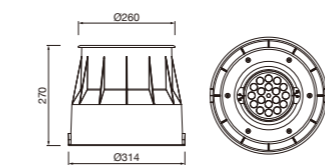

技术参数 Technology data