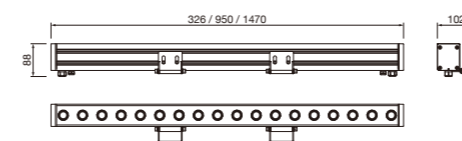

可选配件 Accessories options

	Code
安装支架 Bracket	210004913
快插接头公 Quick Male Connector	320000792
快插接头母 Quick Female Connector	320000793