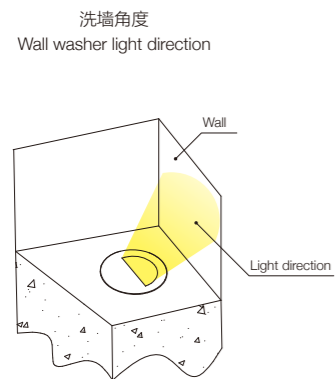

出光效果 Lighting effects

灯具采用特殊光学设计，为视觉舒适性提供最有效的照明解决方案，避免不必要的眩光并减少光污染

The product apply with special design, providing the most effective lighting solution for visual comfort, avoiding unnecessary glare and reducing light pollution.