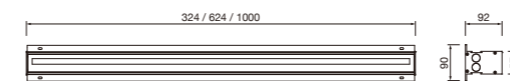

规格选项 Flexibility

此洗墙灯有三个主要尺寸规格，包括单色白光，对于相同长度的灯具，可灵活选择不同光学配件，为每个照明设计方案提供优异的性能和最大的灵活性

This kind of linear is available in 3 main lengths with LED monochrome white, and each linear has some optical options for wall washing, it provide exceptional performance and maximum flexibility for every lighting design solution.

安全性能 Satety performance

装在地面或地板的嵌入式灯具符合标准防滑和抗压要求，触碰灯具表面温度控制在安全标准之内

Ground and floor level recessed luminaires, have different degrees of resistance to torsion and shear, up to 2000 Kg in accordance with EN 60598-2-13.

出光效果 Lighting effects

灯具采用反射出光和特殊玻璃光学设计，为视觉舒适性提供最有效的照明解决方案，避免不必要的眩光并减少光污染

The product apply with reflect optical and special glass design, providing the most effective lighting solution for visual comfort, avoiding unnecessary glare and reducing light pollution.

技术参数 Technology data

M-211L

Code	Power	LED Qty	Control Options	Voltage	Optics	Packing Size	Weight
LED chips - 3014							
M-211LED21-114L100	21W	114	Switch / DMX	DC 24V	100°	1040*300*260/4pcs	16.4

M-211M

Code	Power	LED Qty	Control Options	Voltage	Optics	Packing Size	Weight
LED chips - 3014							
M-211LED14-72L62	14W	72	Switch / DMX	DC 24V	100°	665*300*260/4pcs	13

M-211S

Code	Power	LED Qty	Control Options	Voltage	Optics	Packing Size	Weight
LED chips - 3014							
M-211LED7-36L32	7W	36	Switch / DMX	DC 24V	100°	365*300*260/4pcs	8.4

安装示意图 Installation