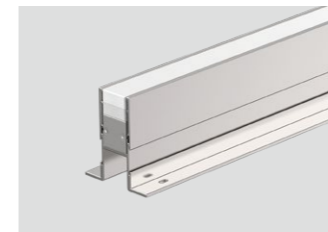

M-212S

Code	Power	LED Qty	Control Options	Voltage	Optics	Packing Size	Weight
LED chips - 2835							
M-212LED9-49L40	9W	49	Switch / DMX	DC 24V	120°	365*300*260/4pcs	9.6