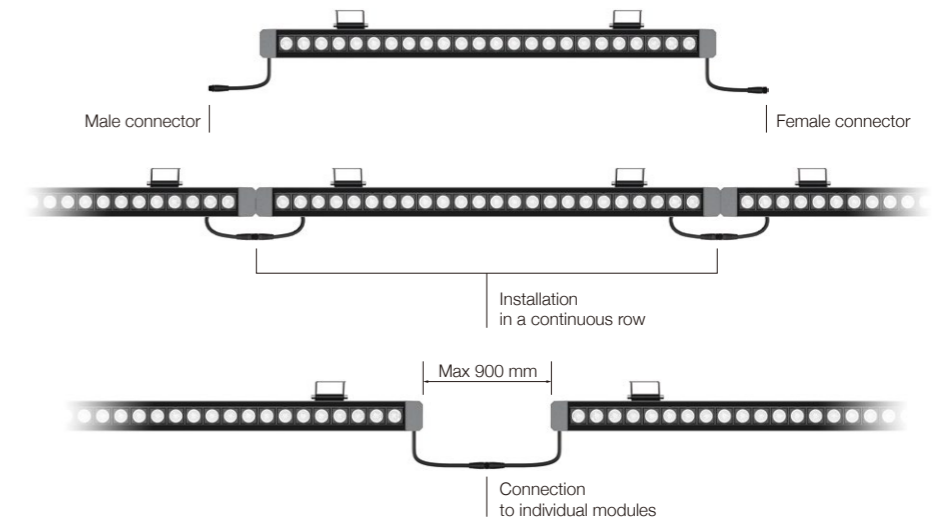

顶装  
Ceiling-mounted

可调节壁挂式  
Wall-mounted with adjustable arms

可调节壁挂式  
Wall-mounted with adjustable arms

出光效果 Lighting effects

连接方式 Simplified wiring

每个灯具出线两端配用快速连接器，安装连接灯具非常快速方便

Each linear with two cables complete with quick-coupling (male / femal) connector, so during these mounting operations.

\* 单个灯具连接的距离超出允许的标准尺寸，需要单独订购连接件

\* When installing individual modules, the distance between them can be increased using special accessories (multicore cable and connectors).

技术参数 Technology data

L-09XL

Code	Power	LED Qty	Control Options	Input Voltage	Optics	Packing Size	Weight
LED chips - 3535/5050							
L-09LED100-36L150	100W	36	Switch / DMX	220-240V	TS4/TS15/TS40/TS60	1580*300*120/2pcs	17/2pcs
L-09ALED100-36L150	100W	36	Switch / DMX	220-240V	TS4/TS15/TS40/TS60	1580*300*120/2pcs	17/2pcs