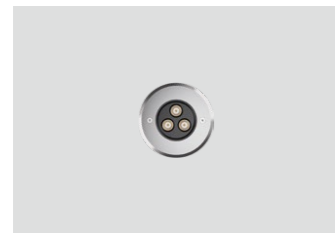

技术参数 Technology data

M-03

Code	Power	LED Qty	Control Options	Input Voltage	Optics	Packing Size	Weight
LED chips - 3535							
M-03LED6-3	6W	3	Switch	DC 24V / AC 100-240V	25° / 50°	395*270*130/6pcs	5
M-03LED6-3RGBW	6W	3	DMX	DC 24V / AC 100-240V	25° / 50°	395*270*130/6pcs	5
LED chips - 3535							
M-03ALED6-3	6W	3	Switch	DC 24V / AC 100-240V	25° / 50°	395*270*130/6pcs	5
M-03ALED6-3RGBW	6W	3	DMX	DC 24V / AC 100-240V	25° / 50°	395*270*130/6pcs	5
LED chips - 2835/3030							
M-03BLED3-18	3W	18	Switch	DC 24V / AC 100-240V	120°	395*270*130/6pcs	5
M-03BLED3-3RGBW	3W	3	DMX	DC 24V / AC 100-240V	120°	395*270*130/6pcs	5