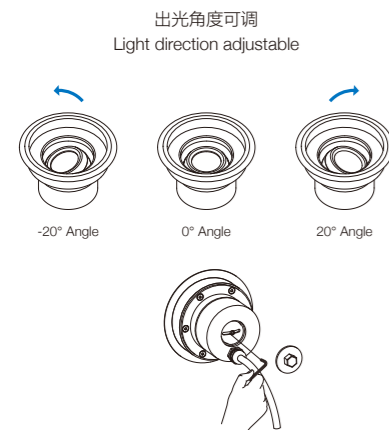

Temperature < 40° C

Diffuser optics versions complete with non-slip glass

Resistance to static load (5000 Kg)

出光效果 Lighting effects

灯具采用特殊光学设计，为视觉舒适性提供最有效的照明解决方案，避免不必要的眩光并减少光污染，出光角度可调

The product apply with special design, providing the most effective lighting solution for visual comfort, avoiding unnecessary glare and reducing light pollution, the light direction adjustable.