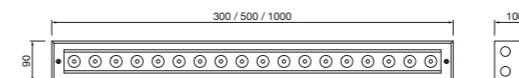

规格选项 Flexibility

此洗墙灯有三个主要尺寸规格，包括单色白光和彩色混光（RGB，RGBW），对于相同长度的灯具，可灵活选择不同光学配件，为每个照明设计方案提供优异的性能和最大的灵活性

This kind of linear is available in 3 main lengths with LED monochrome white and colour light, and each linear has some optical options for wall washing, it provide exceptional performance and maximum flexibility for every lighting design solution.

光学配件 Optical accessories

灯具拥有多款光学配件可选用，为视觉舒适性提供最有效的照明解决方案，避免不必要的眩光并减少光污染

The design has a variety of optical accessories to option, providing the most effective lighting solution for visual comfort, avoiding unnecessary glare and reducing light pollution.

安全性能 Safety performance

装在地面或地板的嵌入式灯具符合标准防滑和抗压要求，触碰灯具表面温度控制在安全标准之内

Ground and floor level recessed luminaires, have different degrees of resistance to torsion and shear, up to 2000 Kg in accordance with EN 60598-2-13.

出光效果 Lighting effects

技术参数 Technology data

M-09L

Code	Power	LED Qty	Control Options	Input Voltage	Optics	Packing Size	Weight
LED chips - 3535/5050							
M-09LED65-24L100	65W	24	Switch / DMX	220-240V	TS4/TS15/TS40/TE13	1040*265*140/2pcs	14.6
M-09ALED65-24L100	65W	24	Switch / DMX	220-240V	TS4/TS15/TS40/TE13	1040*265*140/2pcs	14.6
LED chips - RGBW							
M-09LED80-24RGBWL100	80W	24	DMX	220-240V	TS4/TS15/TS40/TE13	1040*265*140/2pcs	14.6
M-09ALED80-24RGBWL100	80W	24	DMX	220-240V	TS4/TS15/TS40/TE13	1040*265*140/2pcs	14.6

M-09M