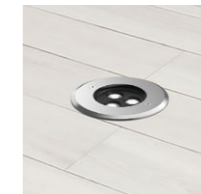

Floor installation