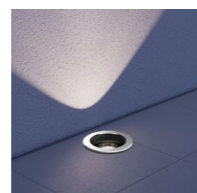

Application for wall washer