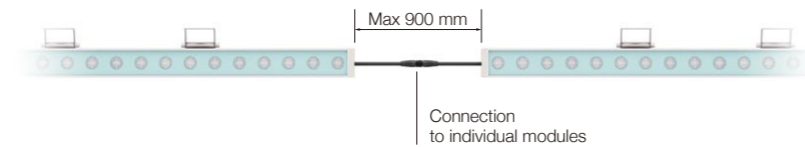

规格选项 Flexibility

此洗墙灯有三个主要尺寸规格，包括单色白光和彩色混光（RGB，RGBW），对于相同长度的灯具，可灵活选择不同光学配件，为每个照明设计方案提供优异的性能和最大的灵活性

This kind of linear is available in 3 main lengths with LED monochrome white and colour light, and each linear has some optics options for wall washing, it provide exceptional performance and maximum flexibility for every lighting design solution.

连接方式 Simplified wiring

每个灯具出线两端配有快速连接器，安装连接灯具非常快速方便，不用打开灯具接线，提升了操作安全性

Each linear with two cables complete with quick-coupling (male / femal) connector, so during these mounting operations, the luminaire is never opened, significantly reducing installation times and cost and at the same time increasing operator safety.

* 单个灯具连接的距离超出允许的标准尺寸，需要单独订购连接件

* When installing individual modules, the distance between them can be increased using special accessories (multicore cable and connectors).

安装应用 Applications

在多种的安装环境中有不同的安装方案以适应建筑照明需求

For different installation system in a broad variety of applications in every architectural context.

发光角度 Optics

技术参数 Technology data

L-02XL

Code	Power	LED Qty	Control Options	Input Voltage	Optics	Packing Size	Weight
LED chips - 3535 L-02LED60-28L150	60W	28	Switch / DMX	110-277V	TL14	1535*235*255/4pcs	19
LED chips - RGBW L-02LED60-28RGBWL150	60W	28	DMX	110-277V	TL14	1535*235*255/4pcs	19.5

L-02L

Code	Power	LED Qty	Control Options	Input Voltage	Optics	Packing Size	Weight
LED chips - 3535 L-02LED36-18L100	36W	18	Switch / DMX	110-277V	TL14	1015*235*255/4pcs	14
LED chips - RGB L-02LED36-18RGBL100	36W	18	DMX	110-277V	TL14	1015*235*255/4pcs	14.5
LED chips - RGBW L-02LED36-18RGBWL100	36W	18	DMX	110-277V	TL14	1015*235*255/4pcs	14.5

L-02S