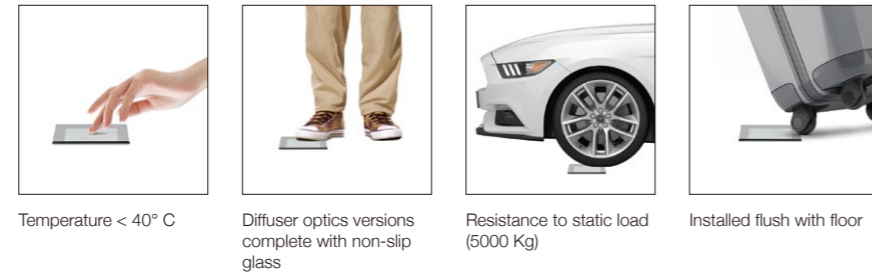

安全性能 Safety performance

装在地面或地板的嵌入式灯具符合标准防滑和抗压要求，触碰灯具表面温度控制在安全标准之内

Ground and floor level recessed luminaires, have different degrees of resistance to torsion and shear, up to 5000 Kg in accordance with EN 60598-2-13.