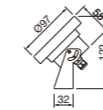

- 应用场合: 水族馆、水池雕塑、广场喷泉、游泳池等场所
- Applications: Aquatic animals exhibition halls, water pool sculptures, fountains, swimming pools etc.

技术参数 Technology data

**N-01**

Code	Power	LED Qty	Control Options	Input Voltage	Optics	Packing Size	Weight
LED chips - 3535 <b>N-01LED6-3</b>	6W	3	Switch	DC 24V	25° / 50°	370*250*150/6pcs	7
LED chips - RGBW <b>N-01LED6-3RGBW</b>	6W	3	DMX	DC 24V	25° / 50°	370*250*150/6pcs	7