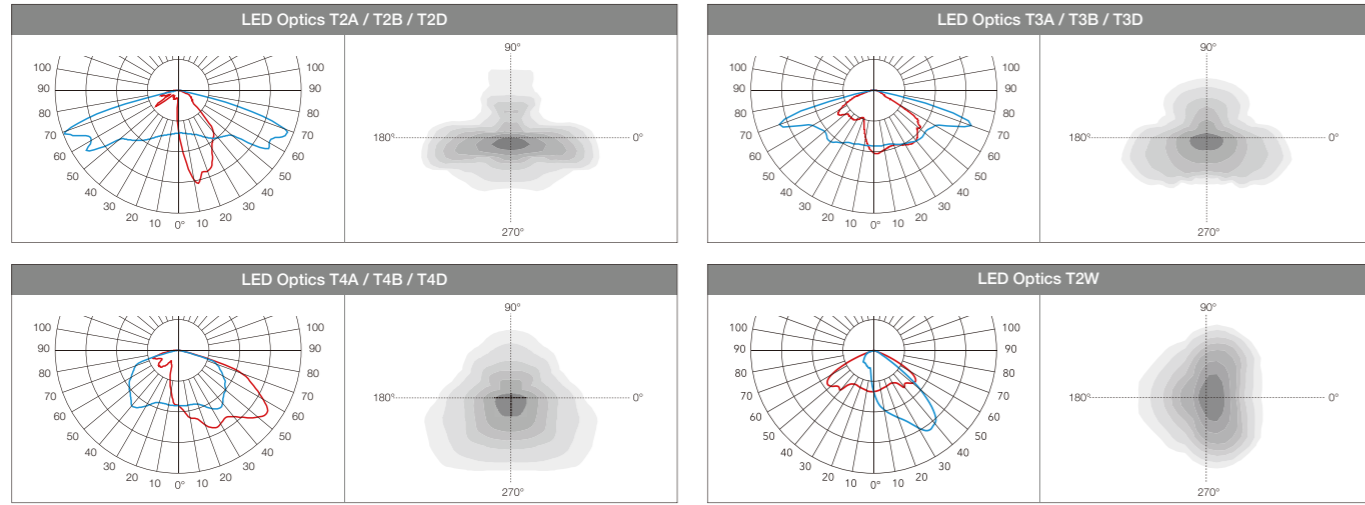

TS-243

Square Solar Square Column Lighting

Technical Data

SOLAR-GENERAL

Autonomy Information : 2 days
 Working mode : 4hrs - 100%, 2hrs - 50%, 5hrs - 30%

Model 灯具型号	Power 功率	Solar PV 太阳能板	LiFePO ₄ Battery 电池	Luminous 光通量	LED Chips LED灯珠
TS-243LED30-H400	30W	18V/160W	384WH/12.8V 30AH	4500 lm	5050*16pcs
TS-243LED40-H500	40W	18V/160W	538WH/12.8V 42AH	6000 lm	5050*16pcs

SOLAR-ADVANCE

Autonomy Information : 3 days
 Working mode : 2hrs - 100%, 2hrs - 50%, 7hrs - 20%

Model 灯具型号	Power 功率	Solar PV 太阳能板	LiFePO ₄ Battery 电池	Luminous 光通量	LED Chips LED灯珠
TS-243LED30-H400	30W	18V/160W	384WH/12.8V 30AH	4500 lm	5050*16pcs
TS-243LED40-H500	40W	18V/160W	538WH/12.8V 42AH	6000 lm	5050*16pcs