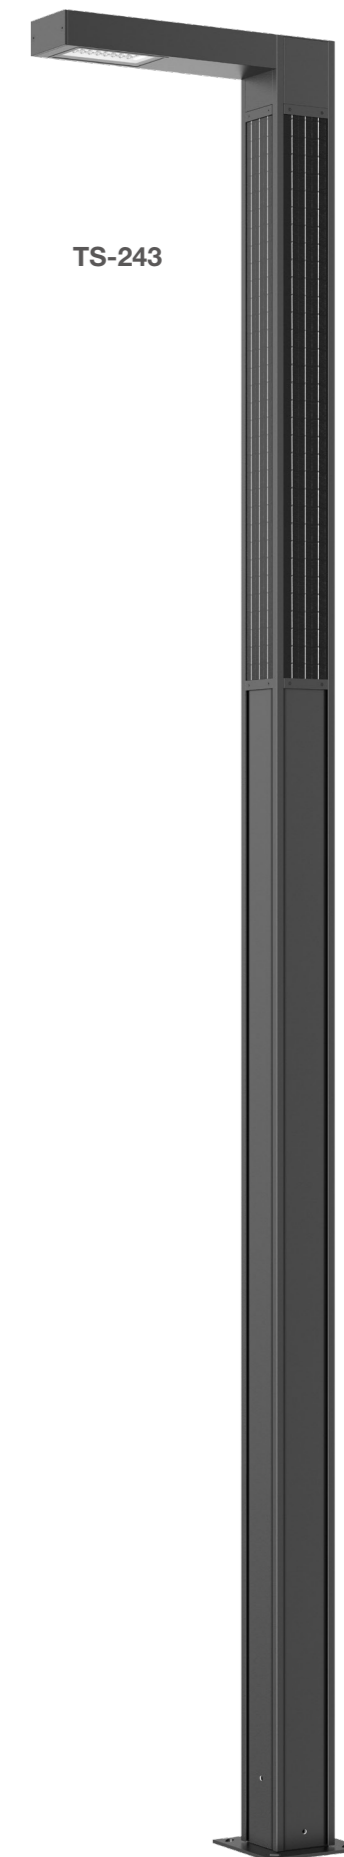

TS-243

KLED

方形四方太阳能柱灯 Square Solar Square Cloumn Lighting

- 铝合金拉伸灯体，模组式光源模块配超白钢化玻璃，方便拆卸安装
- 高透光PC透镜，具有高视觉舒适性和均匀配光，供多种不同配光选择
- 采用模组式光学透镜，多种光学可选
- 高强度铝合金型材灯柱，防腐塑粉喷涂表面
- 无生物蓝光危害风险，符合EN62471: 2008标准
- 采用通常用于电动客车的LiFePO₄电池
- 防紫外线聚氨酯塑粉喷涂表面，耐腐蚀可以达1000小时以上
- 分体化包装，节约成本，运输方便
- 所有外部螺钉均为304不锈钢材质

- Aluminum alloy tensile lamp body, modular light source module with ultra-white tempered glass, easy disassembly and installation.
- Optics with PC lens with high visual comfortable and uniform lighting distribution,multiple light distribution options.
- Comfort using modular optical lens, multiple optical options.
- High strength aluminum alloy profile lamp post, anti-corrosion plastic powder coating surface.
- No photo-biological risk,(no risk linked to infrared,blue light and UV radiation) in accordance with EN 62471:2008.
- With LiFePO₄ battery which usually apply for electric bus.
- Surface anti-ultraviolet pure polyester powder painting, Corrosion resistance can be more than 1000 hours.
- Separate packaging, cost saving, convenient transportation.
- All external screws are made of 304 stainless steel.

远程控制系统和智能系统可选

Remote control system & Smart
intelligent system available upon request

节能控制系统
Energy saving with
remote control system

物联网智能系统
Network for smart
intelligent system

遥控器
Remote control

TS-243