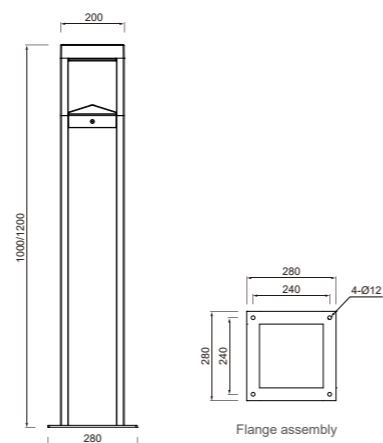

C-243 Series

Square Bollard Lighting

技术参数 Technology data

Code	Power	LED Qty	Input Voltage	Packing Size	Weight
LED chips - 5050					
C-243LED25-16H100	25W	16	100V-240V	1030*295*295	12
C-243LED25-16H120	25W	16	100V-240V	1230*295*295	13.5

可选配件 Accessories options

	Code
Q-02H防水连接器 Terminal Box	320000698
基础预埋件 Anchor Bolts	250000801
膨胀螺钉 Expansion Bolts	613040003
基础锚 Anchor	250000381

C-234

延伸产品 More in family

Solar Bollard Lighting: 10W.