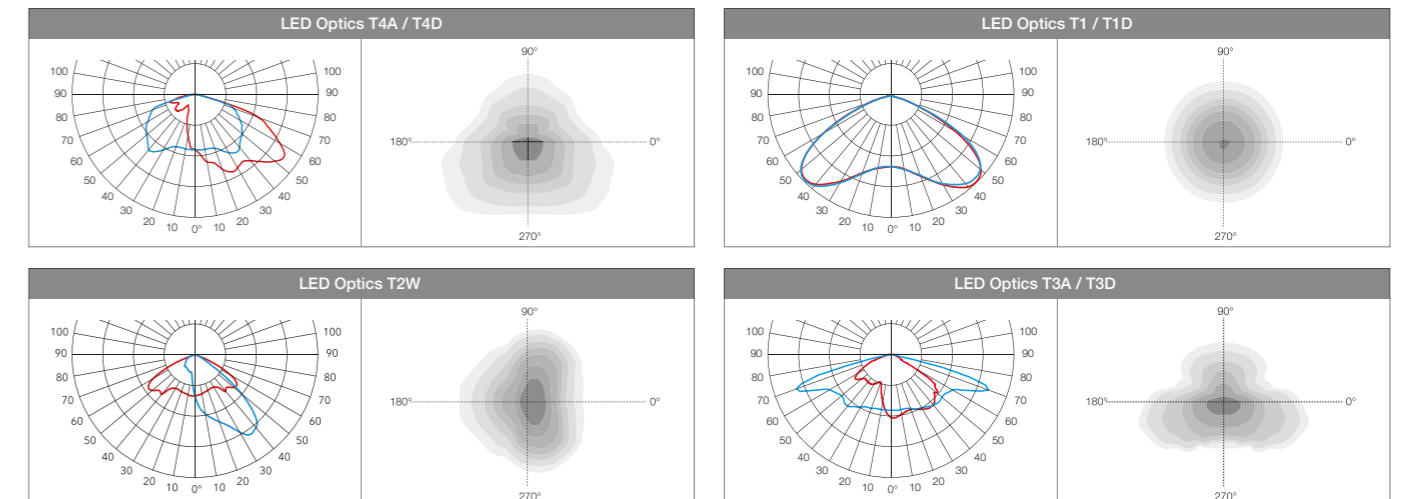

应用透镜 Optics application