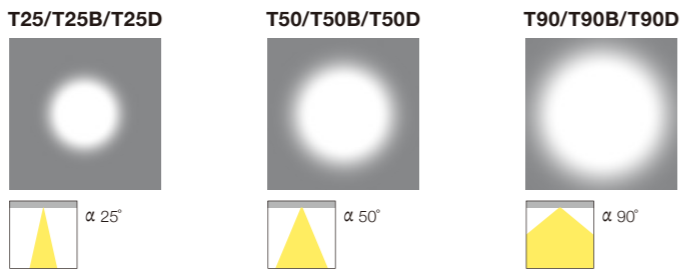

LED Chips: 4 in 1

AH3
适用于运动场、广场、十字路口、停车场等区域照明
Asymmetrical Optic TYPE II
For sports ground, square, intersection, parking and other areas.

LED Chips: 4 in 1

单颗对称透镜 Beam lens optics (TG-161M / TG-161L)

组合对称透镜 Symmetric lens optics