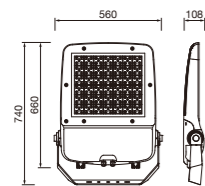

TG-161M

Code	Power	LED Qty	Optics	Packing Size	Weight	Pcs/20"	Pcs/40"
LED chips - 3535/5050							
TG-161MLED200-80	200W	80	T10/T25/T50/T90/T3A/T4A	660*470*115	12.0	738	1548
TG-161MLED240-96	240W	96	T10/T25/T50/T90/T3A/T4A	660*470*115	12.1	738	1548
TG-161MLED300-96	300W	96	T10/T25/T50/T90/T3A/T4A	660*470*115	12.2	738	1548

LED chips - 3030RGBW

TG-161MLED240-96RGBW	240W	96	T1/TP25/TP40/TP60	660*470*115	13.0	738	1548