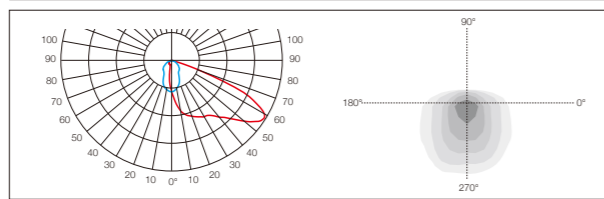

精准角度调节，其他尺寸灯具设有铝压铸刻度装饰盘

Precision angle adjustment, "other size luminaire with aluminum die casting scale decorative plate.

不对称反光杯 Asymmetric reflector optics

AH1
适用于运动场、广场、十字路口、停车场等区域照明
Asymmetrical Optic 40° * 70°
For sports ground, square, intersection, parking and other areas.