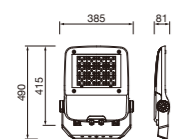

TG-161S1

Code	Power	LED Qty	Optics	Packing Size	Weight	Pcs/20"	Pcs/40"
LED chips - 3535/5050							
TG-161S1LED40-24	40W	24	T25/T50/T90/T1/T3A	400*295*105	3.6	2420	5038
TG-161S1LED60-24	60W	24	T25/T50/T90/T1/T3A	400*295*105	3.6	2420	5038
TG-161S1LED75-36	75W	36	T25/T50/T90/T1/T3A	400*295*105	4.0	2420	5038
TG-161S1LED100-36	100W	36	T25/T50/T90/T1/T3A	400*295*105	4.0	2420	5038

LED chips - 3030

TG-161S1LED75-84	75W	84	T25B/T50B/T90B/T1B/T3B	400*295*105	4.0	2420	5038
TG-161S1LED100-126	100W	126	T25B/T50B/T90B/T1B/T3B	400*295*105	4.0	2420	5038

LED chips - 3030RGBW

TG-161S1LED75-36RGBW	75W	36	T1/TP25/TP40/TP60	400*295*105	4.0	2420	5038