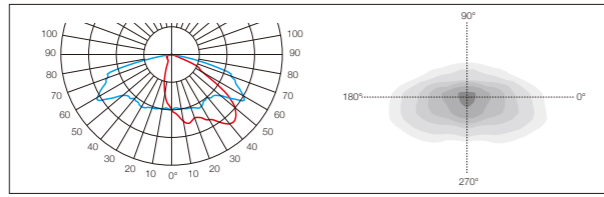

AH1
适用于运动场、广场、十字路口、停车场等区域照明
Asymmetrical Optic 40° * 70°
For sports ground, square, intersection, parking and other areas.

LED Chips: 4 in 1