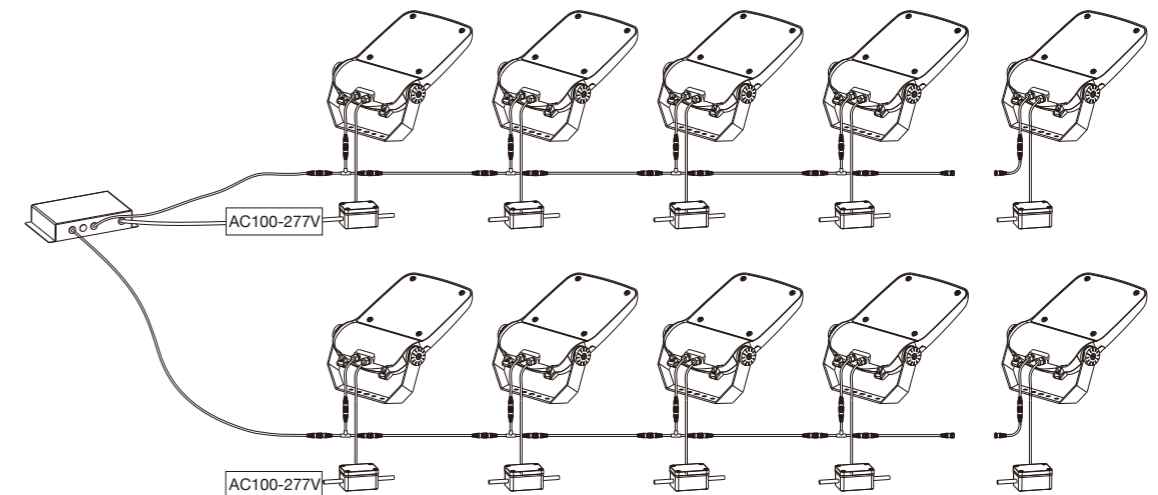

TG-161 Series

简述 Description

- 灯具外壳采用铝合金压铸而成，灯具电器箱和光源模组采用分离式独立结构
- 高透光PC透镜，具有高视觉舒适性和均匀配光透镜，供多种不同配光选择
- 电器箱采用独特设计，安全快捷开启，整体防护IP66
- 防紫外线聚氨酯塑粉喷涂表面，盐雾测试可以达1000小时以上
- 无生物蓝光危害风险，符合EN62471: 2008标准
- 所有外部螺钉均为304不锈钢材质

- Die-casting aluminum alloy housing, the electrical box and light module adopt separate independent structure.
- Optics with PC lens with high visual comfortable and uniform lighting distribution, multiple light distribution options.
- The electrical box adopts unique design, safe and fast opening, and the overall protection is IP66.
- Surface anti-ultraviolet pure polyester powder painting, Corrosion resistance can be more than 1000 hours.
- No photo-biological risk, (no risk linked to infrared, blue light and UV radiation) in accordance with EN 62471:2008.
- All external screws are made of 304 stainless steel.

抗振等级: 通过5G / 15Hz / 3轴各10万次振动测试
风压测试: >65m/s
功率: 40W-480W
光效: 110-135 Lm/W
色温: 3000K / 4000K / 5000K
显色指数: >80Ra / 90Ra
功能选项: 0-10V / DALI / DMX / RGBW

Anti vibration grade: Passed 100K times vibration tests of 5G / 15Hz / 3 axis.
Wind pressure test: >65m/s
Power: 40W-480W
Nominal efficacy: 110-135 Lm/W
CCT: 3000K / 4000K / 5000K
CRI: >80Ra / 90Ra
Options: 0-10V / DALI / DMX / RGBW

- **应用场合:** 体育馆、港口码头、机场及大型建筑立面泛光照明
- **Applications:** Sport stadium, port, and larger building illumination.