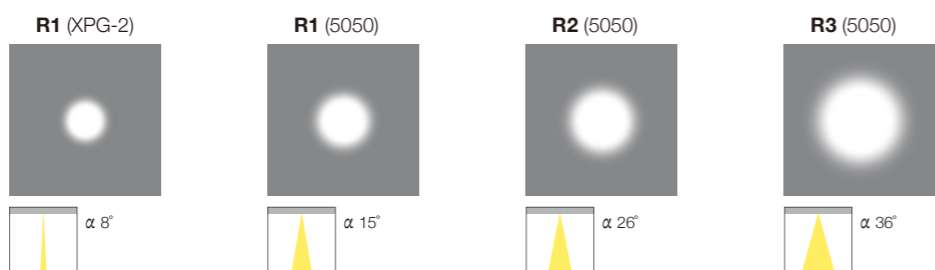

对称反光杯 Symmetric reflector optics (TG-161M / TG-161L)

"R" reflector only suit for "L" and "M" version