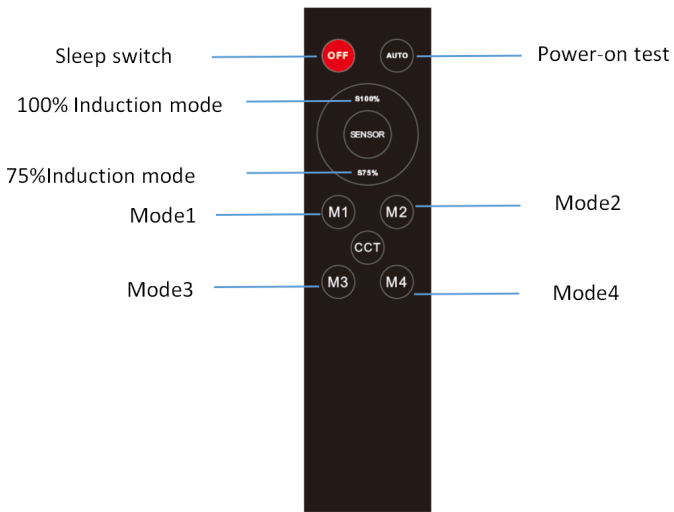

# OUTDOOR

①

②

③

Use the remote control to control the lamps

④