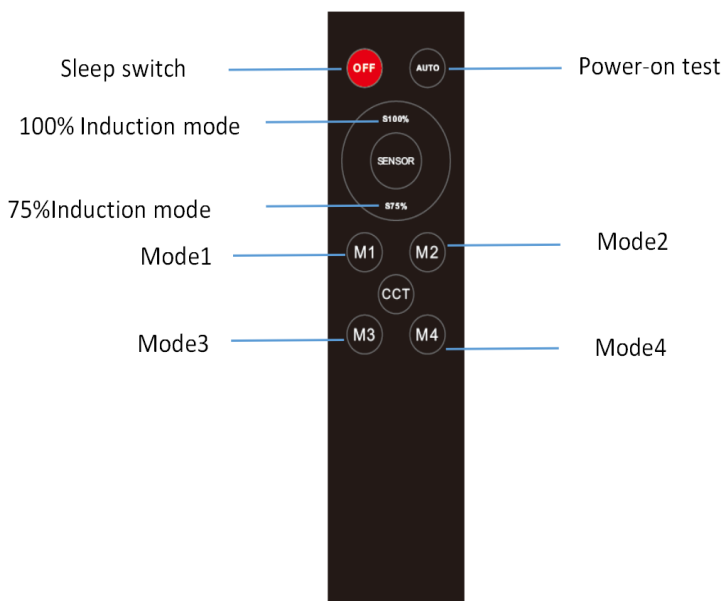

# OUTDOOR

①

②

③

Use the remote control to control the lamps

④